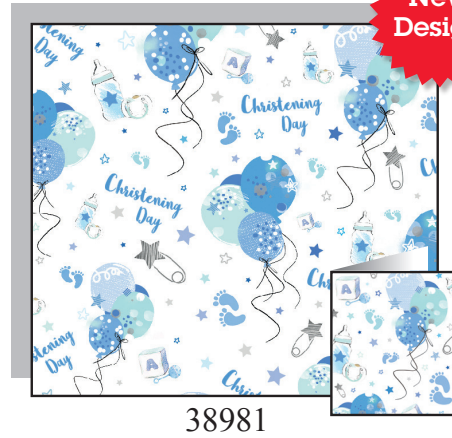

→
New design
only available when
previous
design has
sold out
→