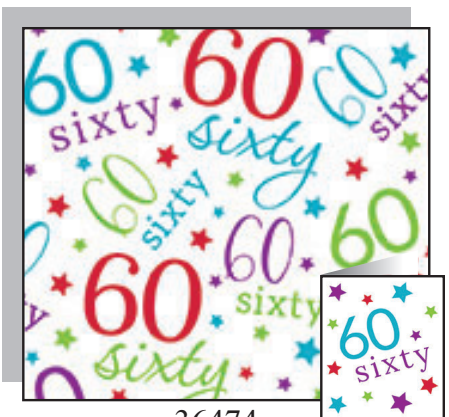

# Wraptastic Gift Wrap Collection

1/2 Ream box containing 240 sheets (10 x 24 sheets), poly-bagged.  
Printed full colour on high quality paper with matching tags.

36469

36470

36471

36472

36473

36474

**12 FREE  
Tags with  
every 24  
Sheets!**