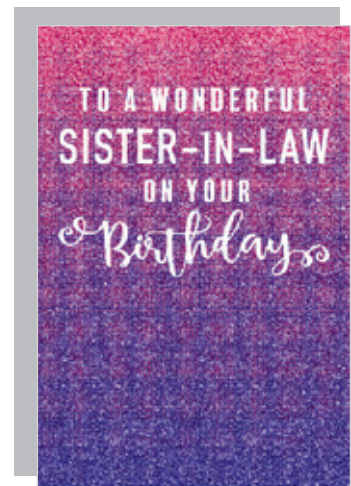

44647
Pink & Blue Glitter