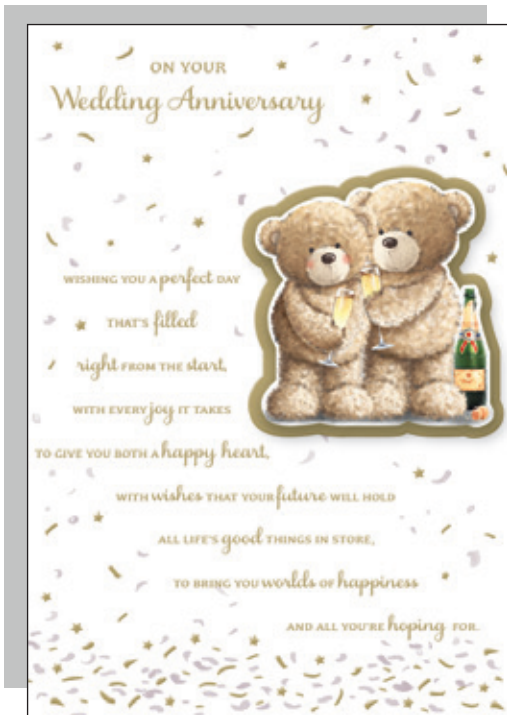

# Wedding Promotion 2020 Code 90

Half gross box containing 12 packs of 6 cards, 1 design.  
Printed full colour on high quality board with full colour insert.  
Card dimensions; Width 173mm x Length 247mm  
(Foil colours may change to suit caption)