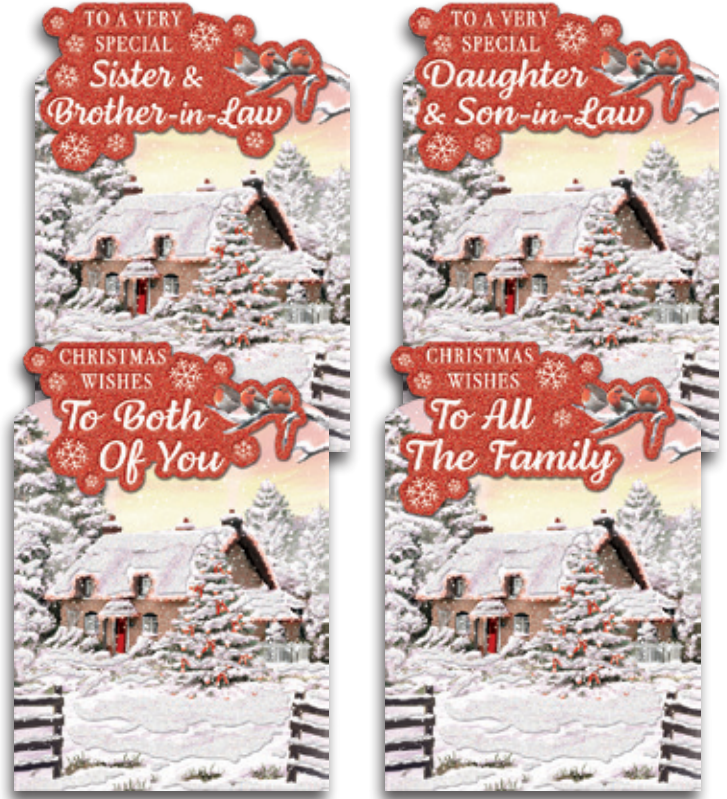

46127 (See Order Form for Caption Ref No.)
Silver Foil, Red Glitter, Die Cut &
Tip On with Red Glitter

46129 (See Order Form for Caption Ref No.)
Glitter, Die Cut
& Tip On with Red Glitter