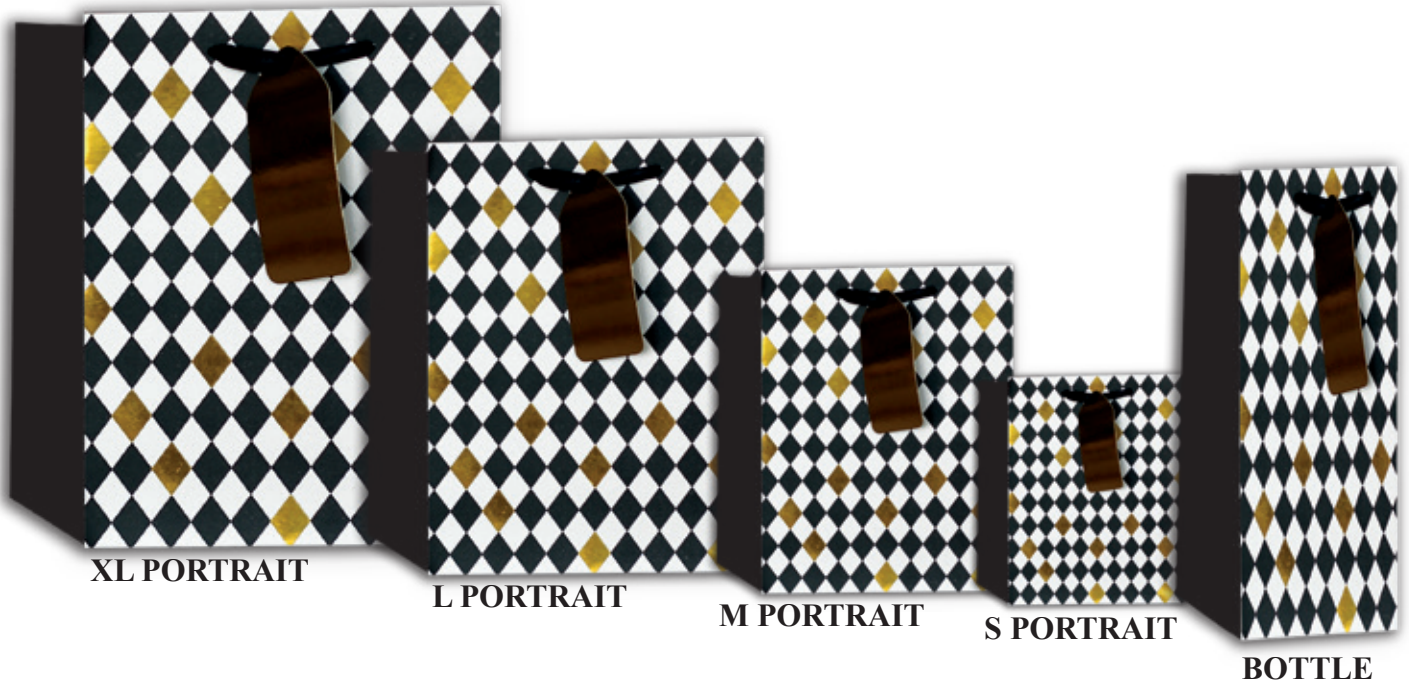

All bags are printed full colour on heavy weight laminated paper with assorted finishes and luxury handles.
All packed in 6's (1 design).

43929

43930

All bags are printed full colour on heavy weight laminated paper with assorted finishes and luxury handles.
All packed in 6's (1 design).

43950

43951

All bags are printed full colour on heavy weight laminated paper with assorted finishes and luxury handles.
All packed in 6's (1 design).

43952

43953

All bags are printed full colour on heavy weight laminated paper with assorted finishes and luxury handles.
All packed in 6's (1 design).

43954

43955

All bags are printed full colour on heavy weight laminated paper with assorted finishes and luxury handles.
All packed in 6's (1 design).

43956

43957

All bags are printed full colour on heavy weight laminated paper with assorted finishes and luxury handles.
All packed in 6's (1 design).

43958

43959

All bags are printed full colour on heavy weight laminated paper with assorted finishes and luxury handles.
All packed in 6's (1 design).

43960

L PORTRAIT

M PORTRAIT

43961

L PORTRAIT