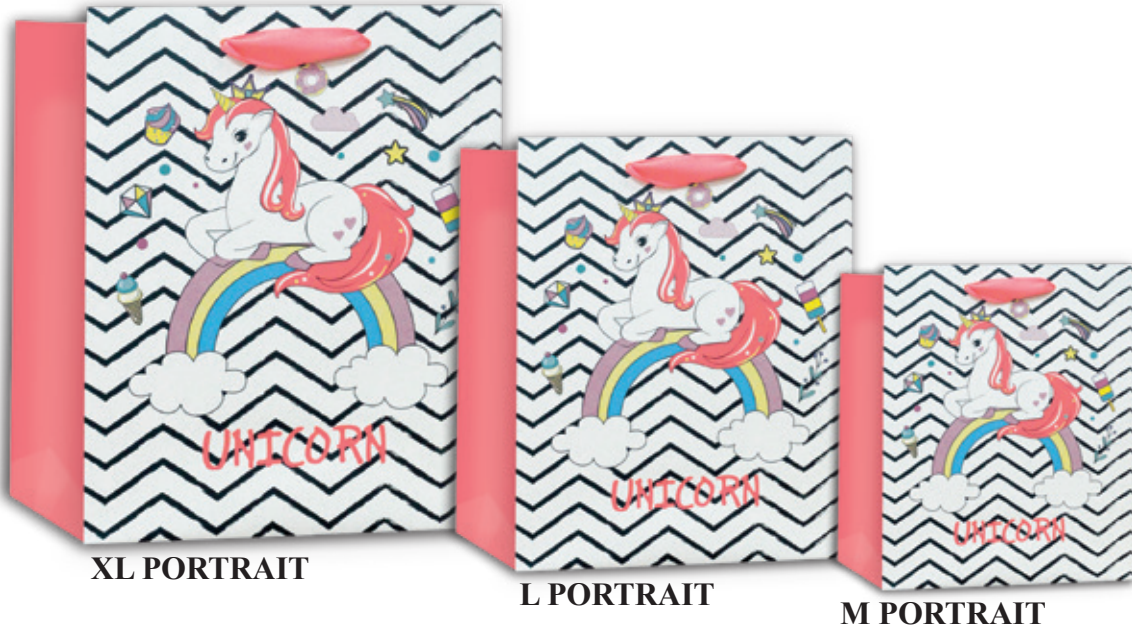

All bags are printed full colour on heavy weight laminated paper with assorted finishes and luxury handles.
All packed in 6's (1 design).

43937