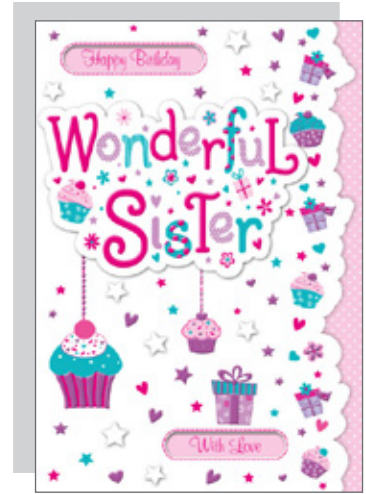

38645-2

Lilac Foil, Emboss, Aperture, Die Cut & Tip On with Pink Foil