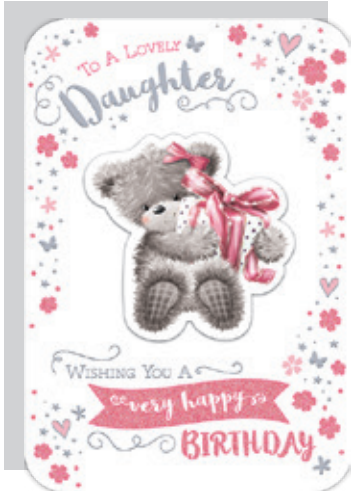

# FEMALE EVERYDAY 2020 Code 75

Gross box containing 24 packs of 6 cards, 1 design.  
All printed full colour on high quality board with insert or full colour inside on special fold designs. Assorted finishes and attachments.  
Card dimensions; Width 153mm x Length 229mm.