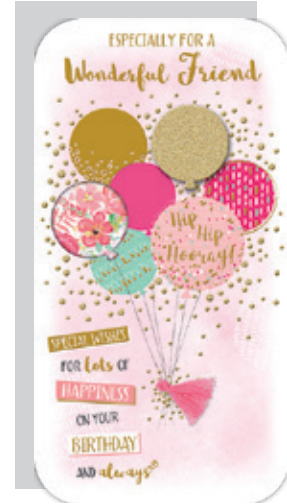

45255
Gold Foil, Gold Glitter, Die Cut & Tip On with Gold Glitter and Tassel Attachment