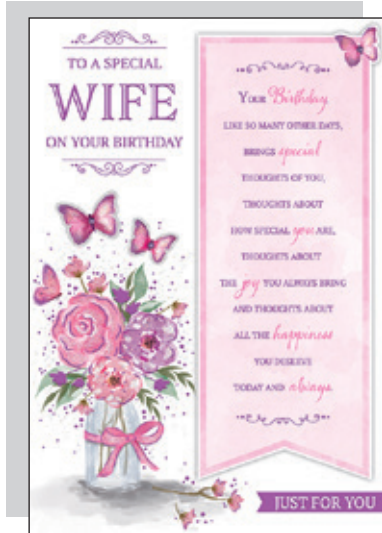

45294

Purple Foil, Glitter, Die Cut & Tip On with Purple Foil