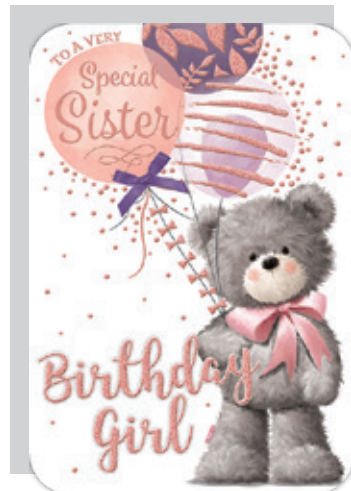

45268

Rose Gold Foil, Rose Gold Glitter, Die Cut & Bow Attachment