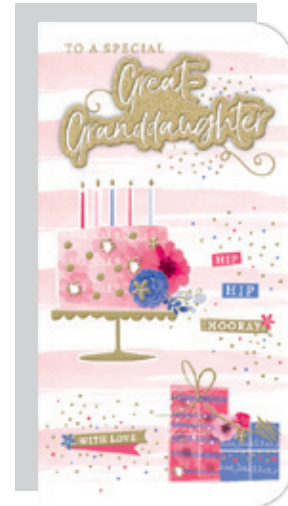

45260
Matt Gold Foil, Emboss, Die
Cut & Tip On with
Gold Glitter