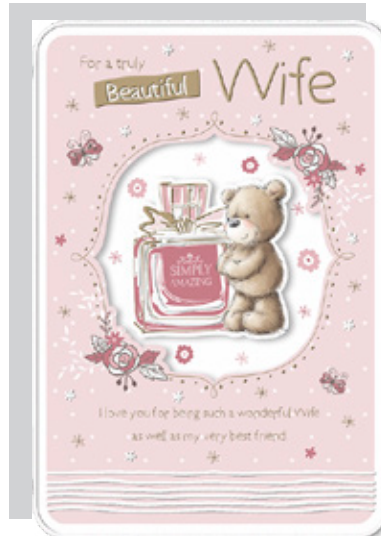

45289

Three-Fold, Matt Gold Foil, Glitter, Die Cut, Aperture & Tip On with Matt Gold Foil & Glitter