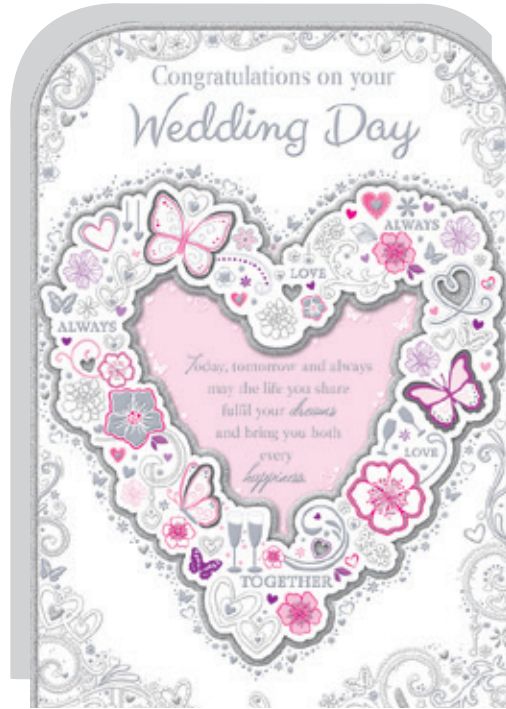

WEDDING DAY CODE 375

Half gross box containing 12 packs of 6 cards, 1 design.
All printed full colour on high quality board with 8 page insert.
Assorted finishes and attachments. Card dimensions; Width 194mm x Length 300mm.

37138

Silver Foil, Silver Glitter, Die Cut, Aperture &
Tip On with Silver Glitter, Aperture & Pop Out Wings

WEDDING DAY CODE 400

Box contains 4 packs of 6 cards, 1 design. All printed full colour both sides on high quality board with assorted finishes and tip ons. Card dimensions; Width 262mm x Length 381mm.