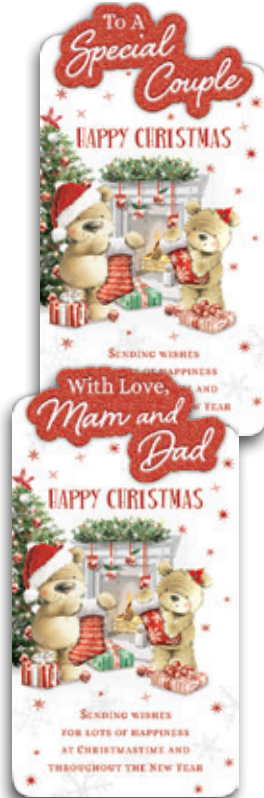

43736 (See Order Form for Caption Ref No.)
Red Foil, Die Cut &
Tip On with Red Glitter